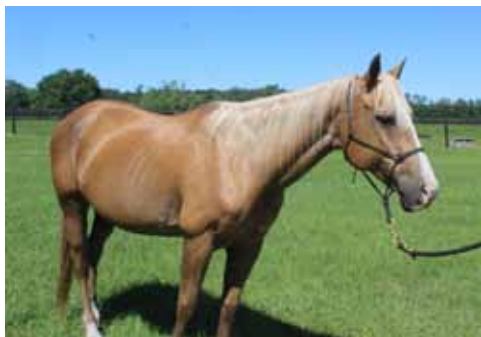

Majestic April 27, 2020